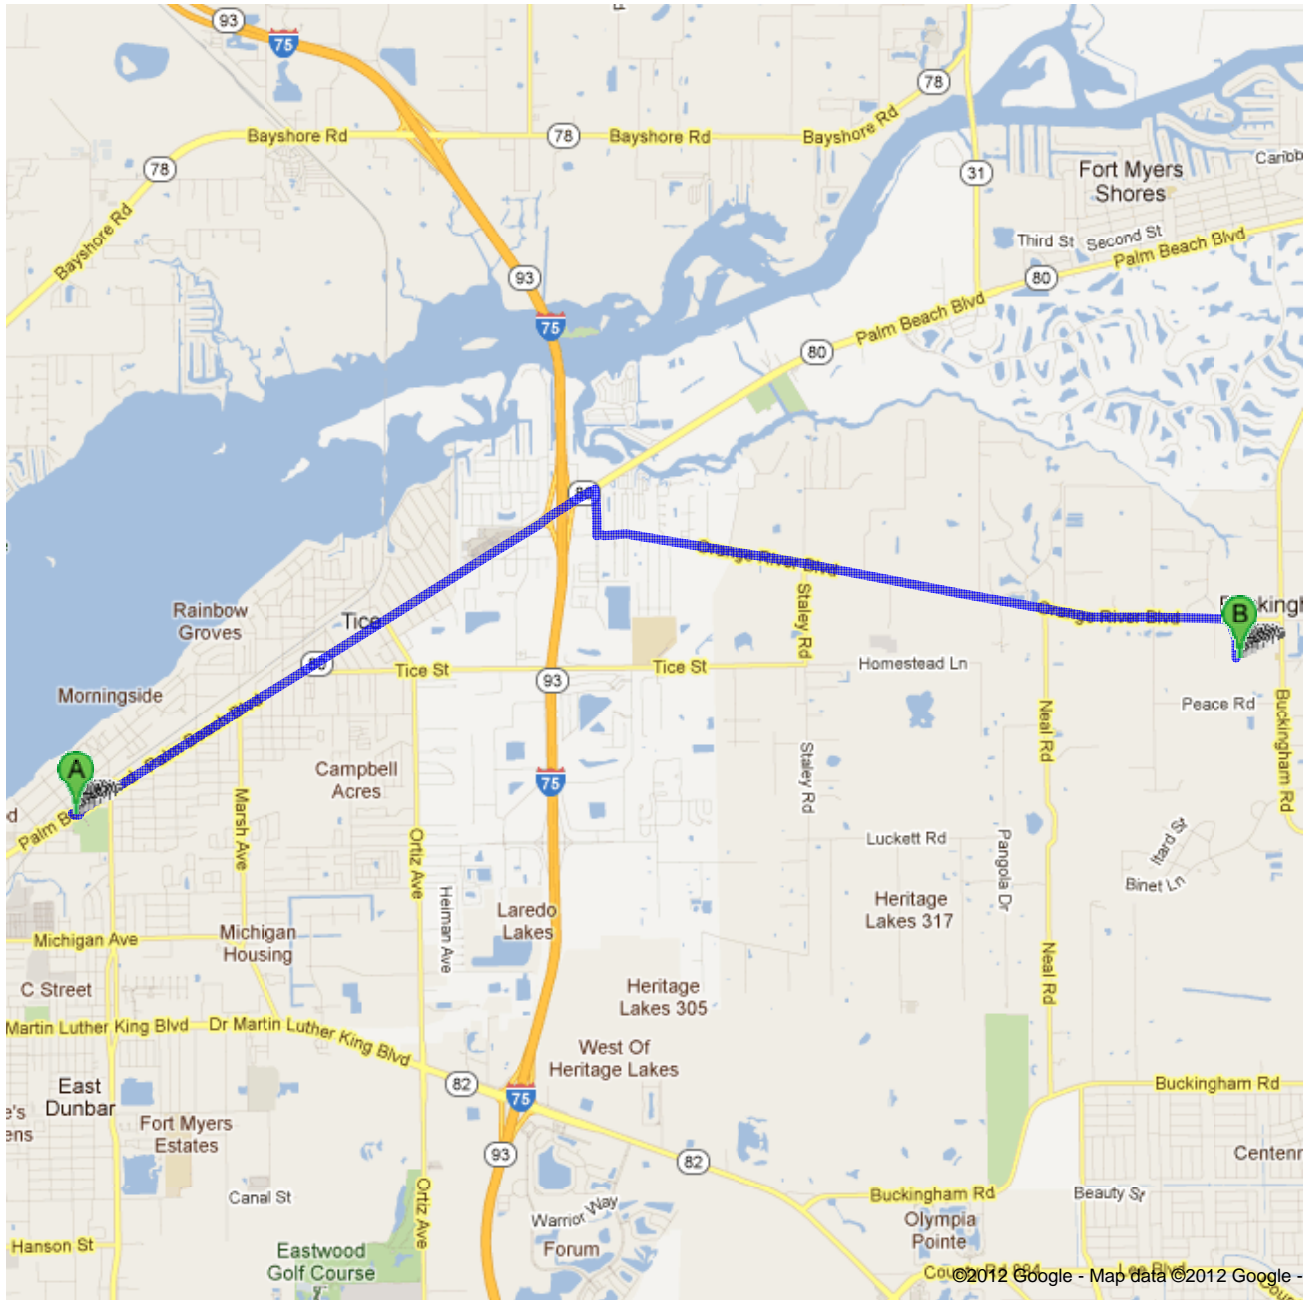

Directions to 4931 Shady River Ln, Fort Myers, FL 33905

7.7 mi – about 17 mins

Nomination 487 - Bill Burdette - Meet at the last house on the left.

3401 Palm Beach Blvd, Fort Myers, FL 33916

1. Head **southeast** toward **E State Rd 80 E**
About 1 min

go 217 ft
total 217 ft

2. Turn left toward **E State Rd 80 E**

go 161 ft
total 377 ft

3. Turn right onto **E State Rd 80 E**
About 7 mins

go 3.5 mi
total 3.6 mi

4. Turn right onto **Orange River Blvd**
About 1 min

go 0.3 mi
total 3.8 mi

5. Turn left to stay on **Orange River Blvd**
About 8 mins

go 3.7 mi
total 7.5 mi

6. Turn right onto **Shady River Ln**
Destination will be on the left

go 0.2 mi
total 7.7 mi

4931 Shady River Ln, Fort Myers, FL 33905

These directions are for planning purposes only. You may find that construction projects, traffic, weather, or other events may cause conditions to differ from the map results, and you should plan your route accordingly. You must obey all signs or notices regarding your route.