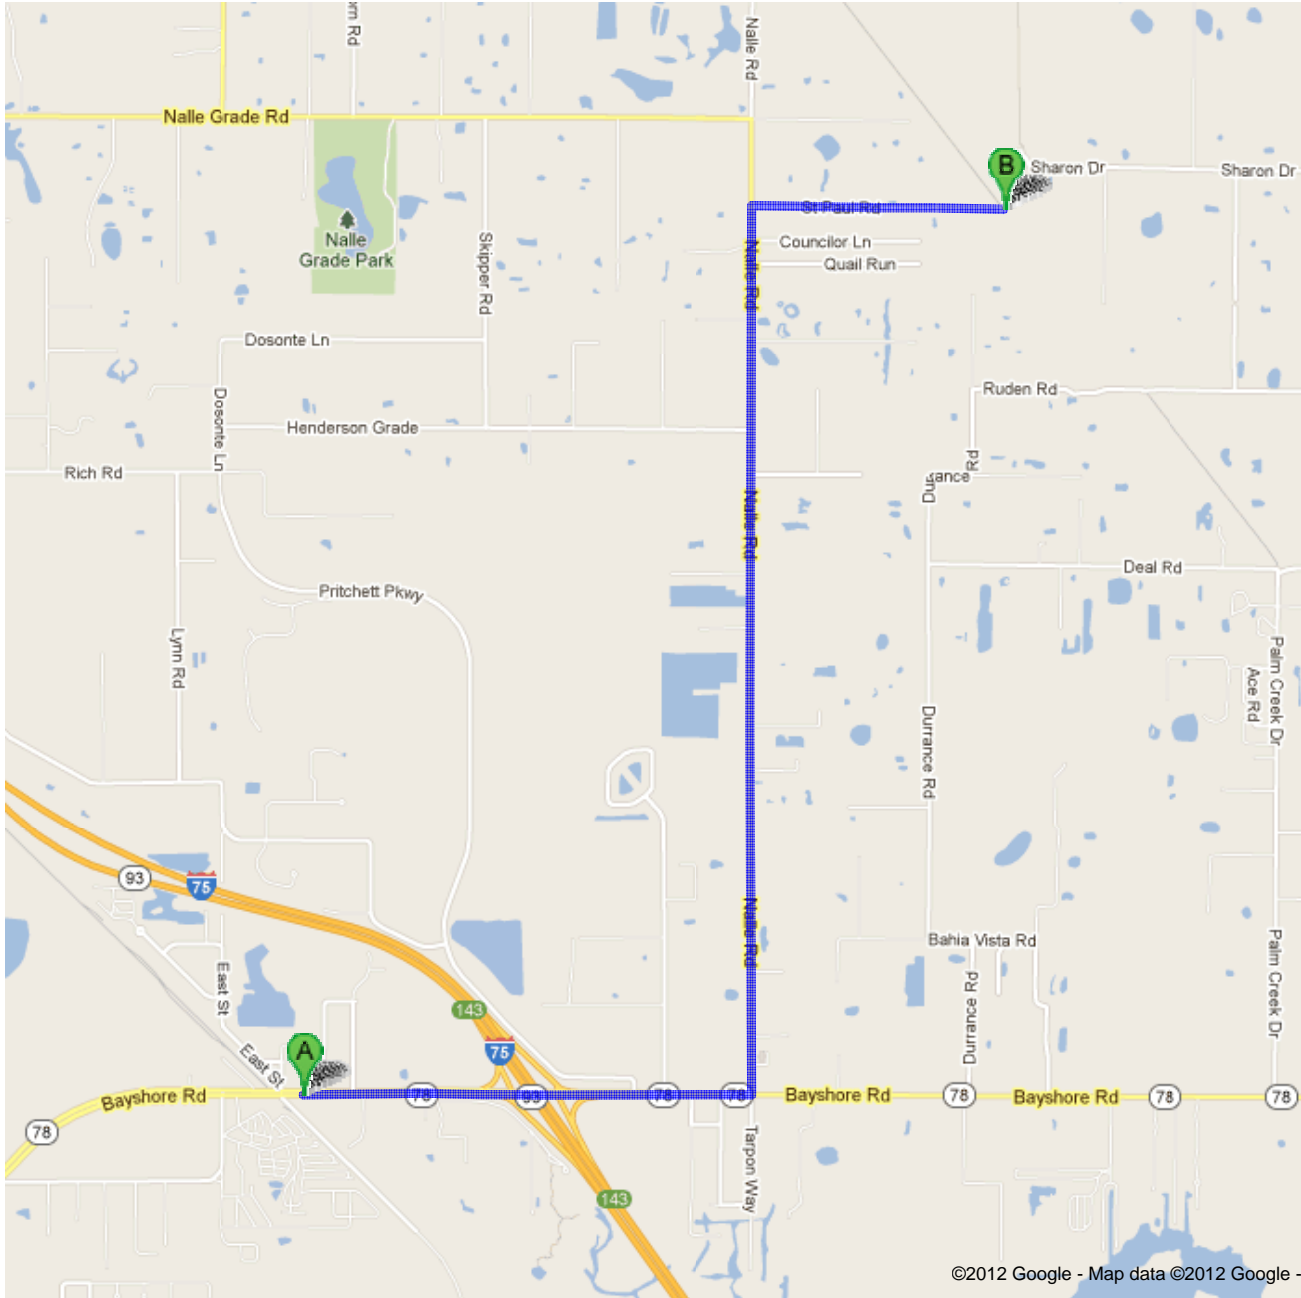

**Directions to 10100 St Paul Rd, North Fort Myers, FL 33917**  
**4.5 mi – about 10 mins**

Nomination 468-2; Nalle Road is at the Blinking light. Head North at Lawhons.

 Bayshore Rd, North Fort Myers, FL

- 
- |   |                           |
|---|---------------------------|
| 1. Head <b>east</b> on <b>Bayshore Rd</b><br>About 2 mins   | go 1.3 mi<br>total 1.3 mi |
|  2. Turn left onto <b>Nalle Rd</b><br>About 5 mins                                       | go 2.5 mi<br>total 3.8 mi |
|  3. Turn right onto <b>St Paul Rd</b><br>Destination will be on the left<br>About 3 mins | go 0.7 mi<br>total 4.5 mi |

 10100 St Paul Rd, North Fort Myers, FL 33917

---

These directions are for planning purposes only. You may find that construction projects, traffic, weather, or other events may cause conditions to differ from the map results, and you should plan your route accordingly. You must obey all signs or notices regarding your route.